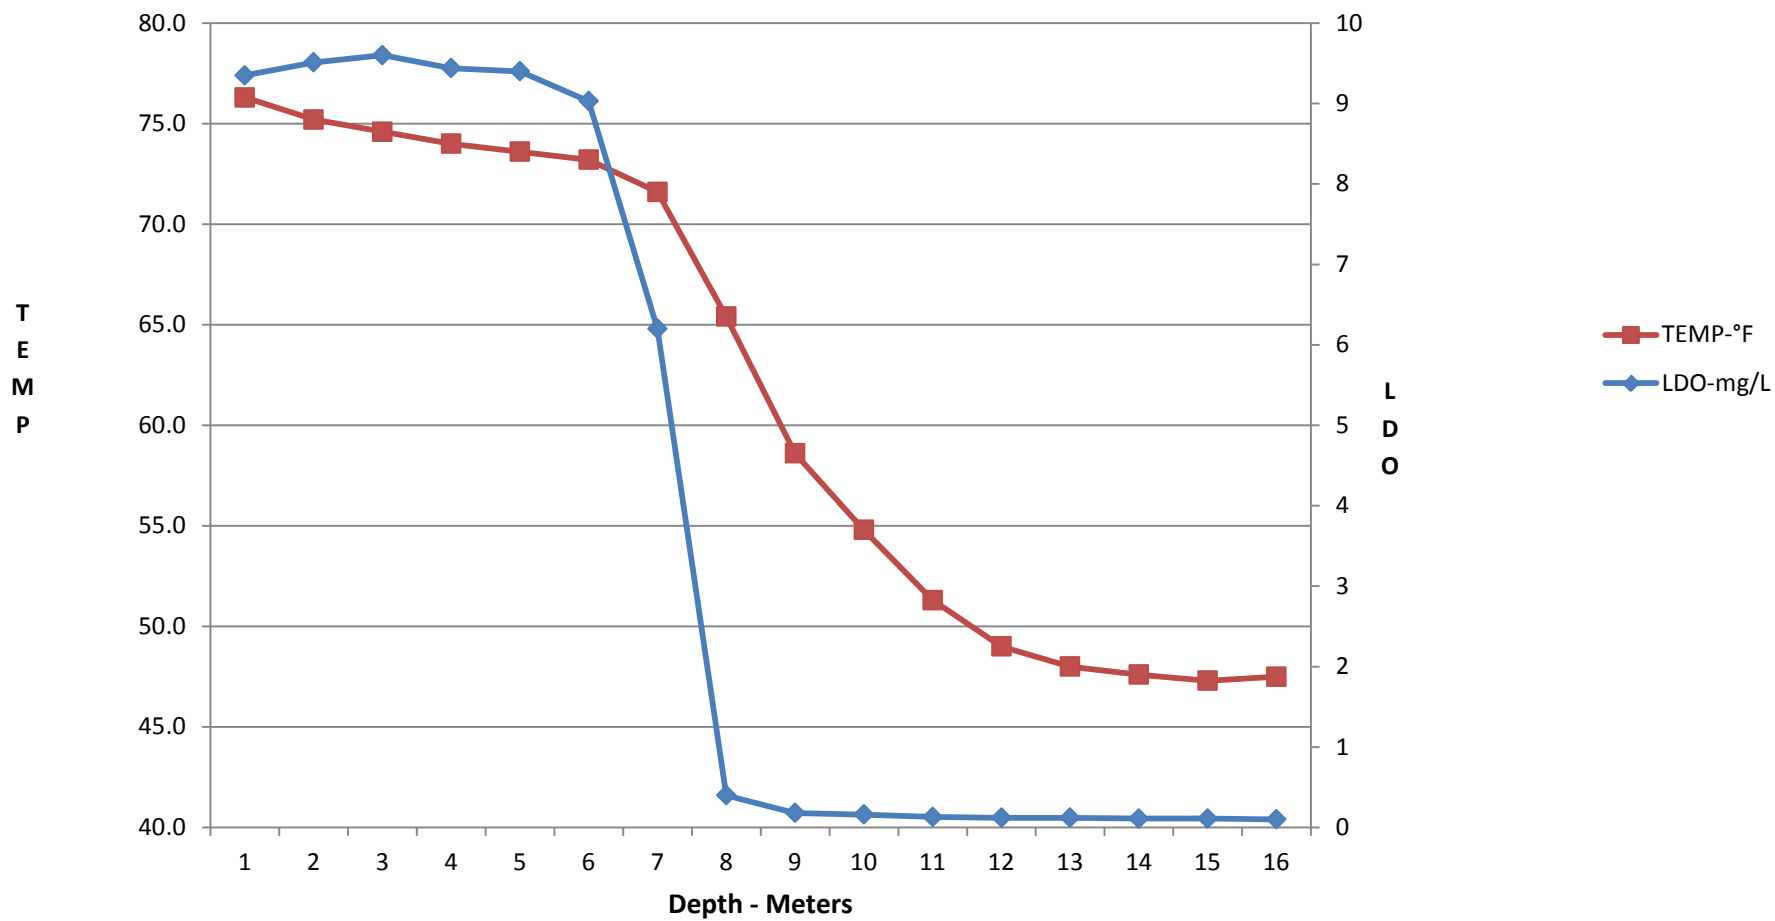

Dissolved Oxygen Temp vs Depth East Bay Lobster Lake 8-11-13

Dissolved Oxygen Temp vs Depth West Bay Lobster Lake 8-11-13